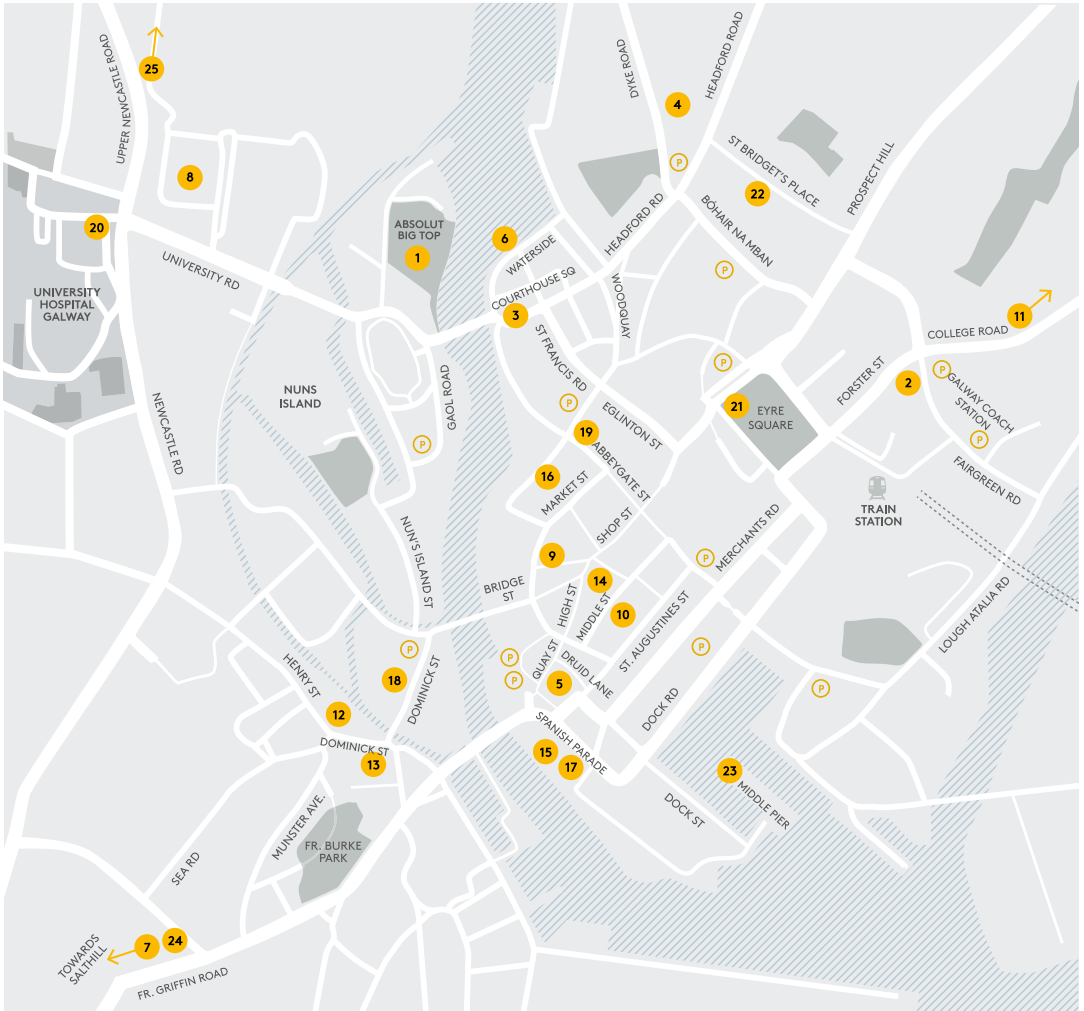

Festival Venues

- | | |
|---|--|
| <ul style="list-style-type: none"> 1 Absolut Big Top Fisheries Field 2 Festival Box Office Forster Street 3 Town Hall Theatre Courthouse Square 4 Black Box Theatre Dyke Road 5 Mick Lally Theatre Druid Lane 6 Festival Club Waterside 7 Leisureland Salthill 8 Aula Maxima I & II, University Art Gallery, and Bailey Allen Hall NUI Galway, University Road 9 St Nicholas' Church Market Street 10 An Taibhdhearc Middle Street 11 Cluain Mhuire GMIT, Monivea Road 12 Róisín Dubh Dominick Street | <ul style="list-style-type: none"> 13 Monroe's Live Dominick Street 14 The King's Head High Street 15 Spanish Arch Spanish Parade 16 Festival Gallery & Hub Market Street 17 Galway City Museum Spanish Parade 18 Galway Arts Centre 47 Dominick Street 19 Electric Abbeygate Street 20 University Hospital Galway Newcastle Road 21 Festival Kiosk Eyre Square 22 126 Gallery St Bridget's Place, Woodquay 23 The Shed The Docks, Middle Pier 24 Seapoint Ballroom Salthill 25 Institute for Lifecourse and Society NUI Galway, Upper Newcastle Road |
|---|--|